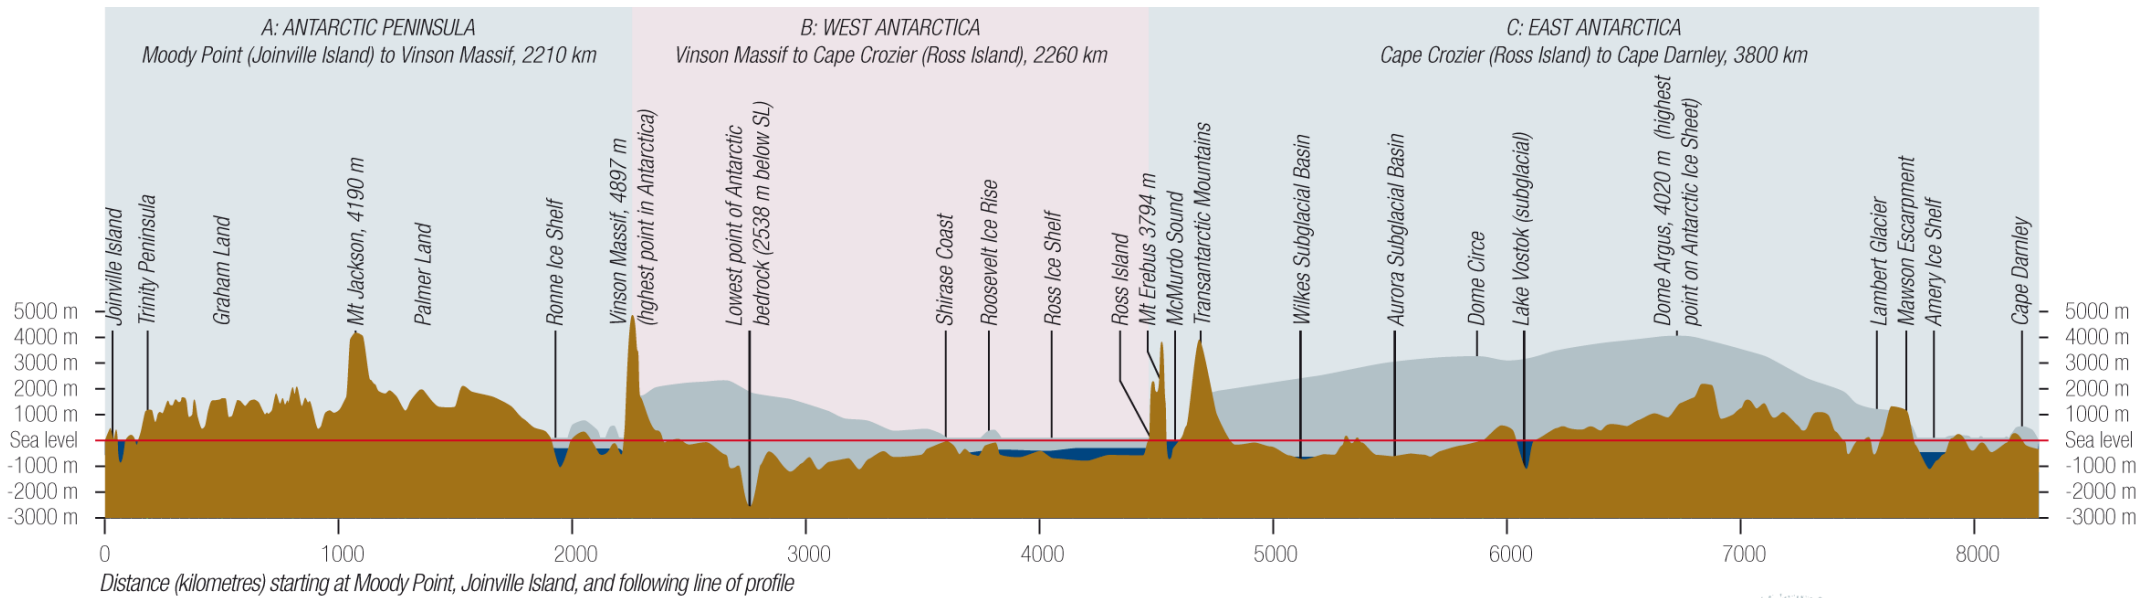

## Under the ice

Diagram showing a cross section through Antarctica

Vertical scale is exaggerated 110 times.

MAP SHOWING LINE OF PROFILE  
 Total distance, Moody Point to Cape Darnley, 8270 km