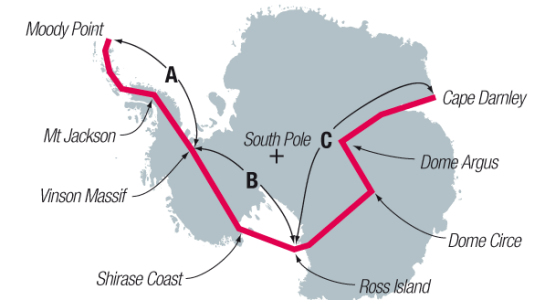

## Under the ice

Diagram showing a cross section through Antarctica

Vertical scale is exaggerated 110 times.

MAP SHOWING LINE OF PROFILE  
 Total distance, Moody Point to Cape Darnley, 8270 km